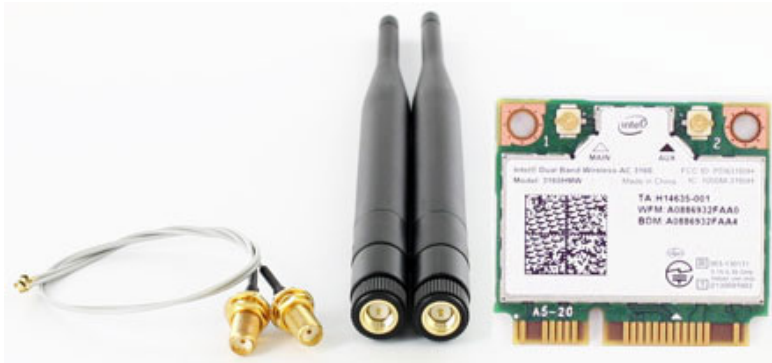

CARTFT.COM
Shop for mobile
PC- and GPS-Solutions

Wireless LAN / Bluetooth Mini-PCI Express [Intel Wireless-N 135 Combo] -- With Pigtails/Antennas --

[<http://www.cartft.com/catalog/il/1715>]

29.95 EUR

incl. 19% VAT, plus shipping

- **Half-Height Mini-PCle**

Intel® Centrino® Wireless-N 135 delivers good Wi-Fi performance with innovative Intel-only features for a richer mobile experience. This single-stream (1x1), single-band, 802.11b/g/n Wi-Fi plus Bluetooth 4.0* product with Wi-Fi Direct* combines good speed (up to 150 Mbps¹), range and reliability with the Intel® My WiFi Dashboard.